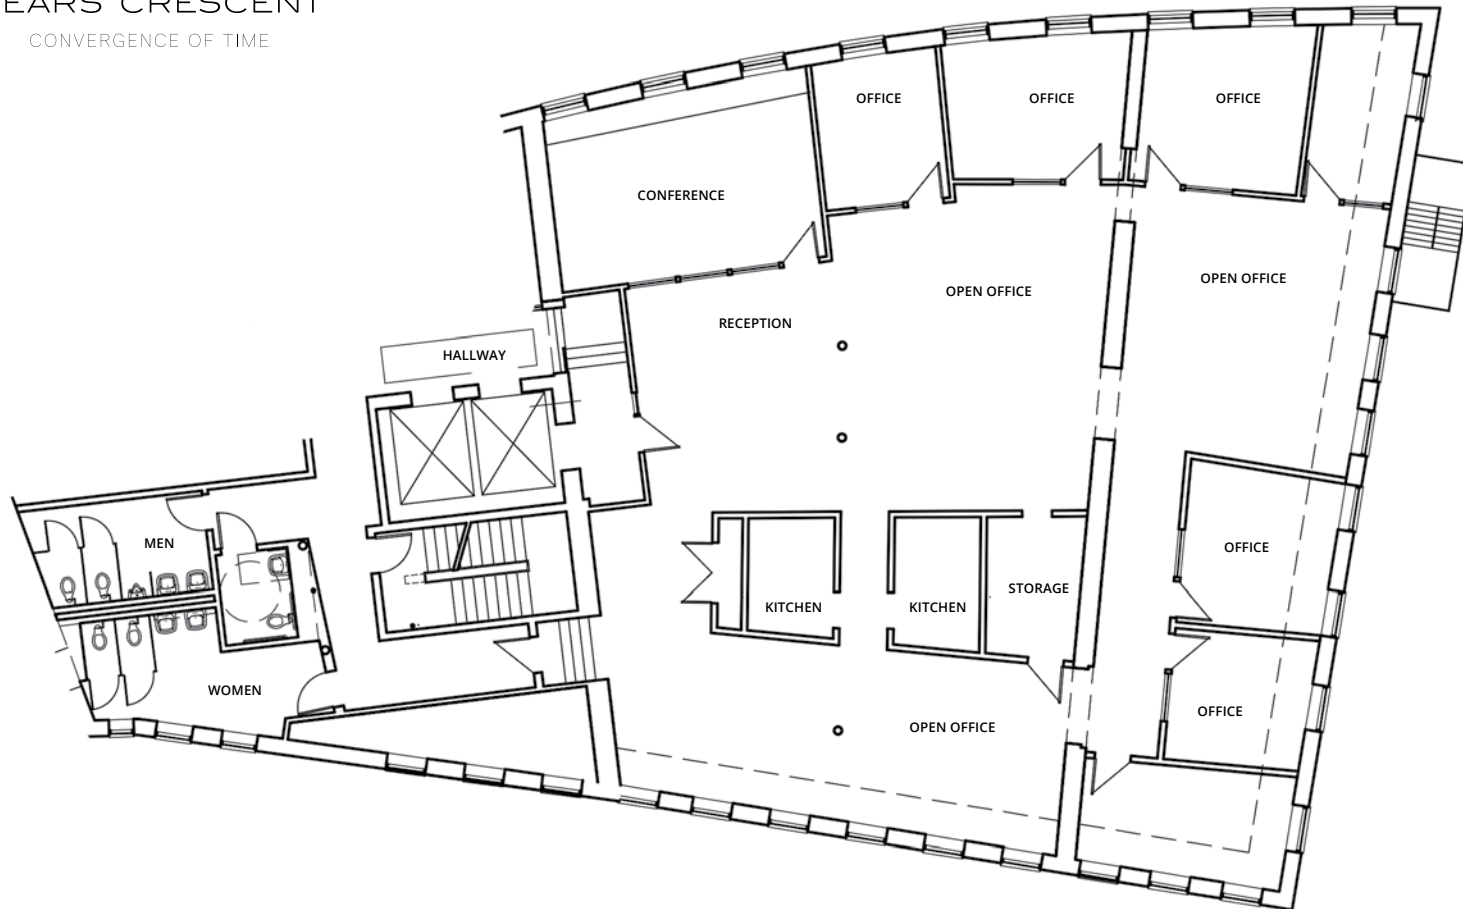

SEARS' CRESCENT  
CONVERGENCE OF TIME

LAYOUT WITH FINITIONS  
**EAST TENANT**  
5,296 RSF

118 Milk Street, Boston, MA 02109  
info@chevronpartners.com  
(617) 370-8800  
chevronpartners.com