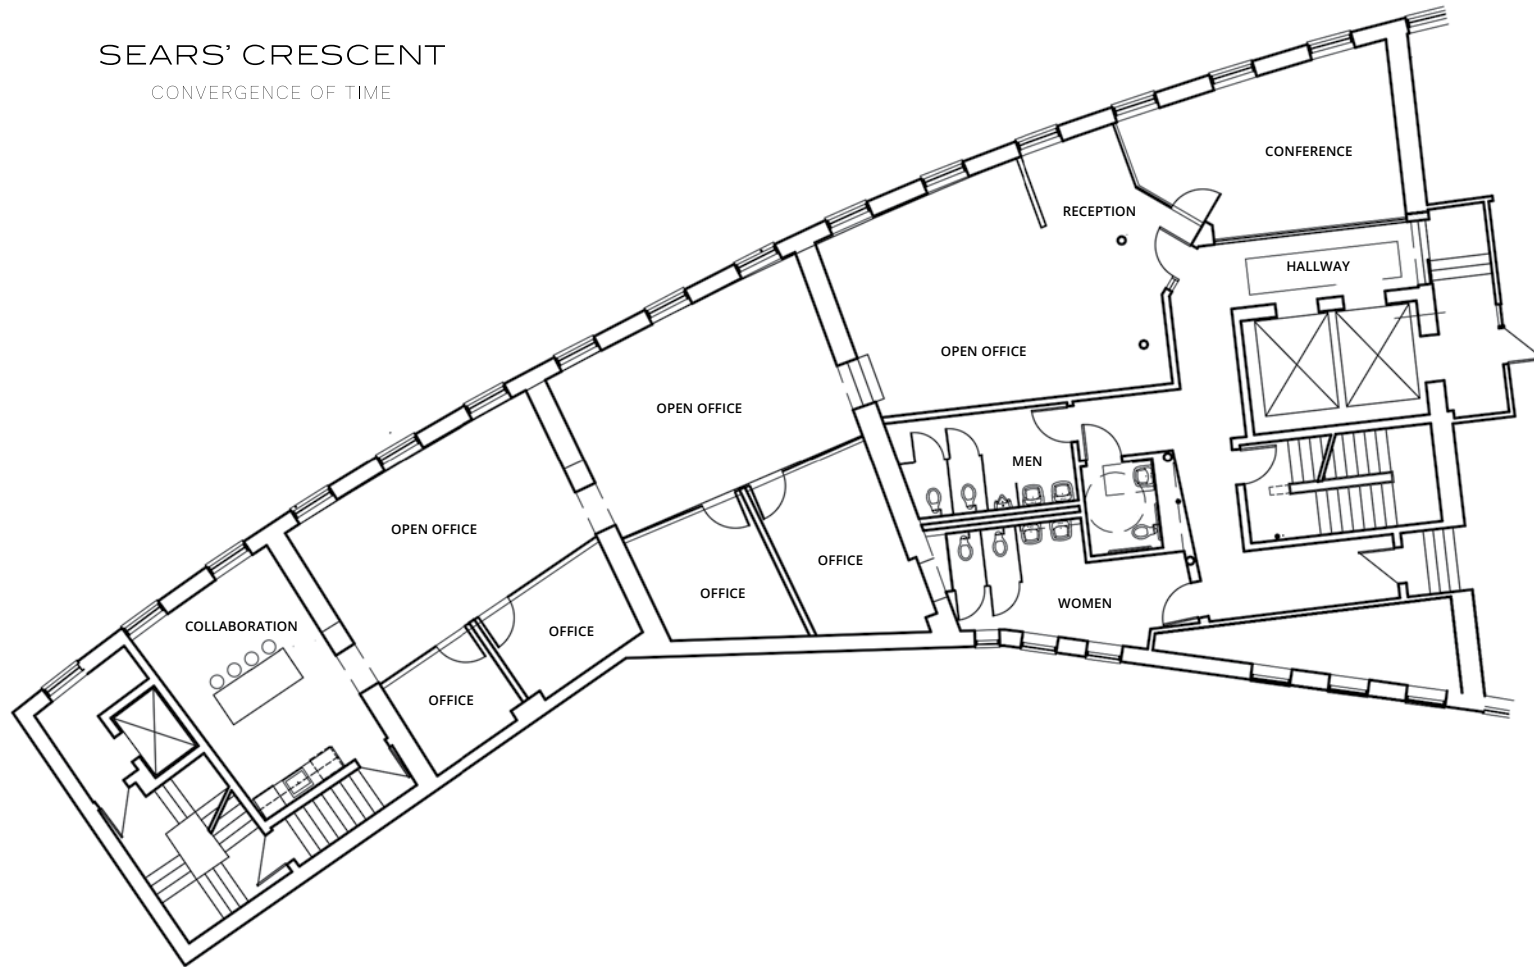

# SEARS' CRESCENT

CONVERGENCE OF TIME

LAYOUT WITH FINITIONS

**WEST TENANT**  
3,069 RSF

**CHEVRON**  
PARTNERS

118 Milk Street, Boston, MA 02109  
info@chevronpartners.com  
(617) 370-8800  
chevronpartners.com